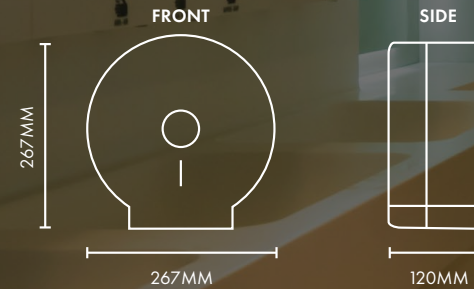

PAPER TOWEL Dispenser

- Capacity 225 sheets C /Z fold
- Durable high impact ABS case
- Safety locking key supplied
- Fixing screws supplied
- 273mm x 205mm x 96mm

DIMENSIONS

PTD1

MINI JUMBO Toilet Roll Holder

- Capacity 1x Mini Jumbo Roll
- Durable high impact ABS case
- Safety locking key supplied
- Fixing screws supplied
- 267mm x 267mm x 120mm

DIMENSIONS

TD1