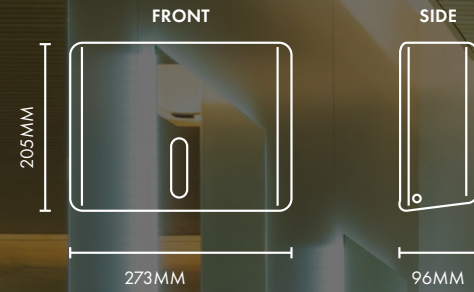

PAPER TOWEL Dispenser

- Capacity 225 sheets C /Z fold
- Durable high impact ABS case
- Safety locking key supplied
- Fixing screws supplied
- 273mm x 205mm x 96mm

DIMENSIONS

PTD1

MINI JUMBO Toilet Roll Holder

- Capacity 1x Mini Jumbo Roll
- Durable high impact ABS case
- Safety locking key supplied
- Fixing screws supplied
- 267mm x 267mm x 120mm

DIMENSIONS

TD1